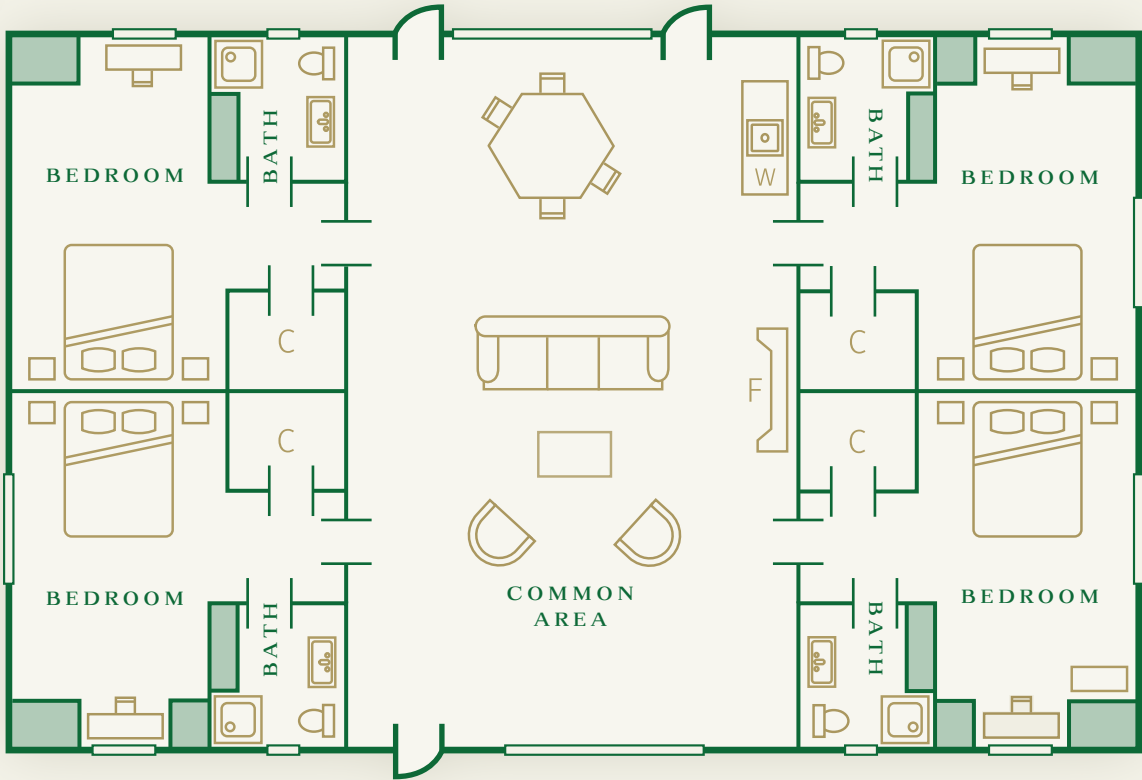

ERIN HILLS

 - Fireplace
 - Wetbar
C - Closet

BALLYBUNION COTTAGE & LAHINCH COTTAGE
FOUR BEDROOMS; FOUR BEDS; FOUR BATHS