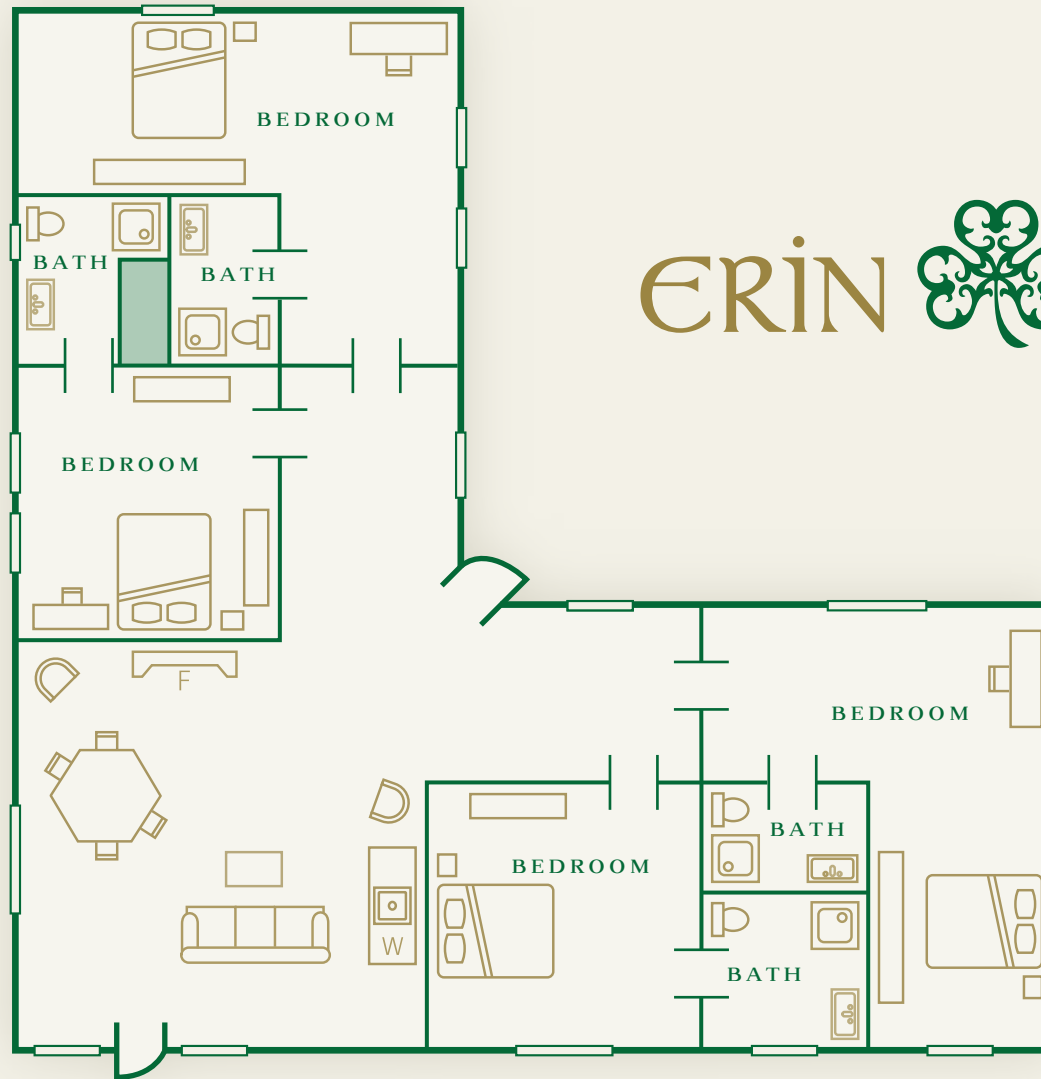

 - Fireplace  
 - Wetbar

# ERIN HILLS

**ROYAL PORTRUSH COTTAGE & ROYAL COUNTY DOWN COTTAGE**  
**FOUR BEDROOMS; FOUR BEDS; FOUR BATHS**