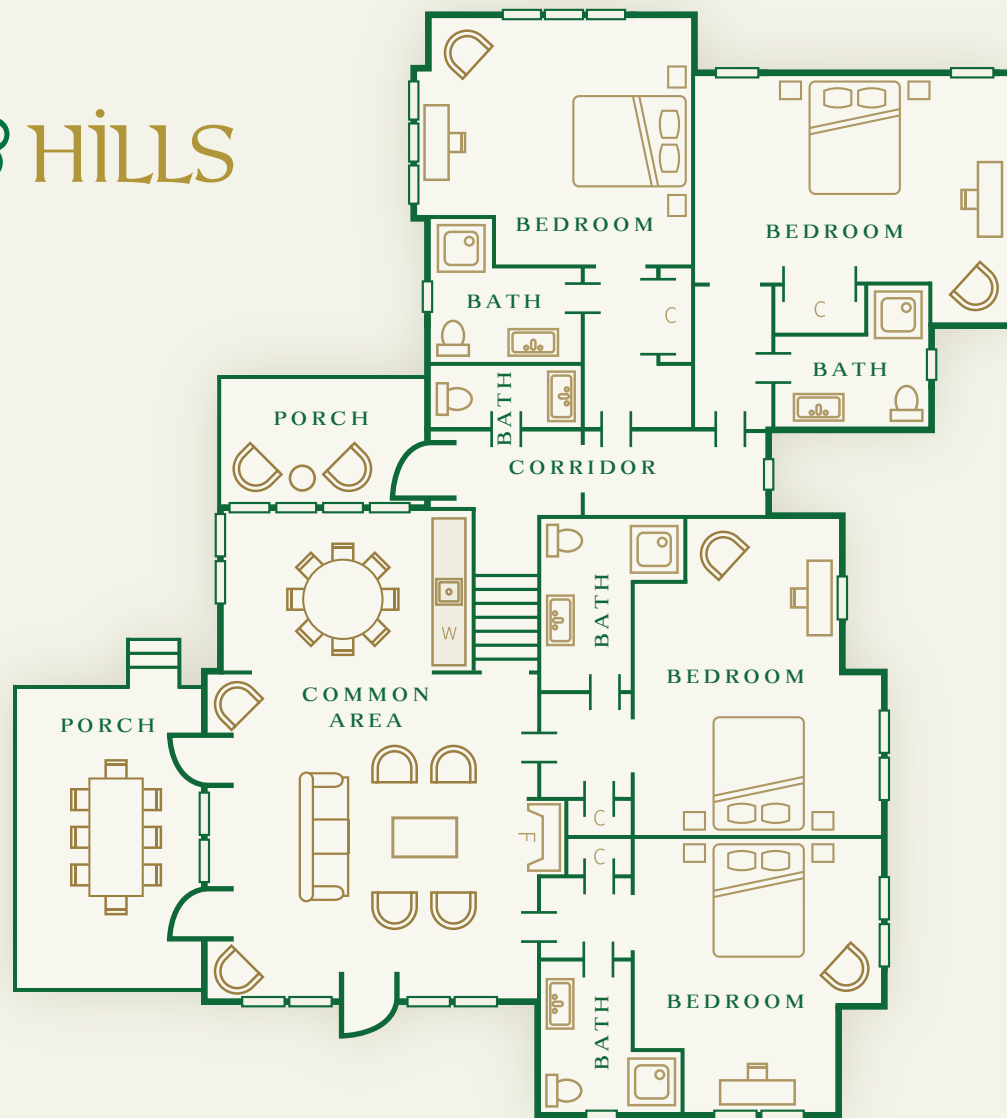

ERIN HILLS

WATERVILLE COTTAGE

FOUR BEDROOMS; FOUR BEDS; FOUR BATHS